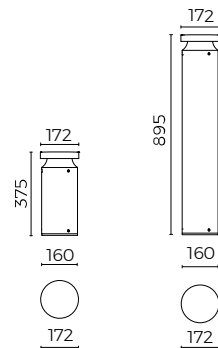

#### CARATTERISTICHE / FEATURES

**Peso massimo** / Max weight:  
1,6 kg (grazer), 3 kg (bollard H 375 mm),  
4,6 kg (bollard H 895 mm)

**Alimentazione elettronica** / Electronic power supply:  
inclusa / included

### Bamboo Bollard