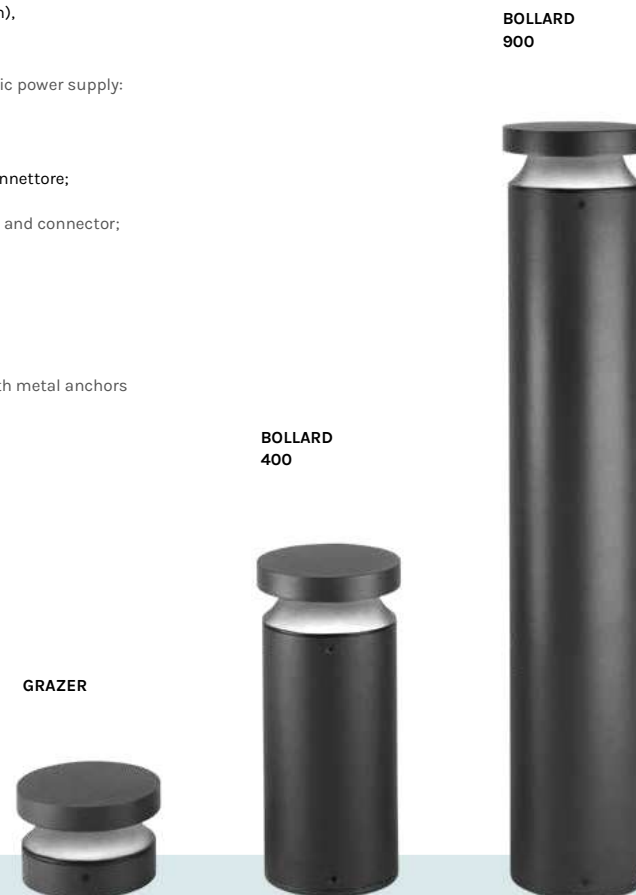

Indice di resa cromatica / Colour Rendering Index:
CRI ≥ 80, SDCM ≤ 3

Illuminazione intelligente / Smart lighting:
DALI

MATERIALI / MATERIALS

Corpo, collimatore e flangia di base
Body, collimator and fixing base:
pressofusione di lega d'alluminio UNI EN AB 47100
(contenuto rame < 1%) / die-cast aluminum alloy UNI EN
AB 47100 (copper content < 1%)

Fusto / Steam pole:
alluminio estruso
extruded aluminium alloy

Gruppo ottico / Optical unit:
poli carbonato ad alta trasparenza
highly transparent polycarbonate

Finitura / Finish:
fosfocromatazione e verniciatura in polveri di
poliestere realizzata in 16 fasi per la miglior resistenza
agli agenti atmosferici / phospho-chromatation treated
and polyester powder-coated in 16 phases to increase
weather resistance

TEMPERATURA COLORE COLOUR TEMPERATURE

- 3000 K
- 4000 K

COLORI / COLOURS

- SABLÉ 100 NOIR
- RAL9006

CARATTERISTICHE / FEATURES

Peso massimo / Max weight:
1,6 kg (grazer), 3 kg (bollard H 375 mm),
4,6 kg (bollard H 895 mm)

Alimentazione elettronica / Electronic power supply:
inclusa / included

Precablaggio / pre-wiring:
versione bollard fornita con cavo e connettore;
predisposizione entra-esce
bollard version is supplied with cable and connector;
in and out setup

Installazione / Installation:
terra, parete / ground, wall

Fissaggio / Fixing system:
con tirafondi (fornibili) o tasselli / with metal anchors
(available) or plug