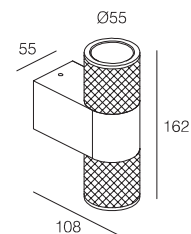

KUMI IP67

BIEMISSIONE - DOUBLE LIGHT EMISSION

		6W x 2 100-240Vac	Finiture Finish	Colore LED LED Colour
Lumen Output 3000K		350lm x 2		
10° Lens	733970._ _		■ 4A Grigio Antracite Anthracite Gray ■ H Nero - Black ■ 4Q Grigio Agata Agate Gray ■ B6 Bronzo Intenso Intense Bronze □ 7 Bianco - White ■ K Corten - Corten ■ MF Moka - Moka	■ Y 2700K ■ 6 3000K ■ W 3000K CRI > 90 ■ J 3500K ■ 9 4000K
30° Lens	763970._ _