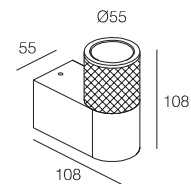

KUMI IP67

- IP67
- Class II
- Montaggio a parete
  Wall mounting
- Alimentazione integrata, collegare alla tensione di rete 100-240Vac
  Built-in driver, connect directly to the line voltage to 100-240Vac
- 730 gr (monoemissione - single light emission)
- 970 gr (biemissione - double light emission)
- Altamente riciclabile
  Highly recyclable

**Speciale texture godronata
Purezza e rigore delle forme
Vetro di protezione a filo**

Special knurled texture
Purity and rigor of forms
Protective glass wire

KUMI IP67

MONOEMISSIONE - SINGLE LIGHT EMISSION

		6W 100-240Vac	Finiture Finish	Colore LED LED Colour
Lumen Output 3000K		350lm		
10° Lens	733969._ _		■ 4A Grigio Antracite Anthracite Gray ■ H Nero - Black ■ 4Q Grigio Agata Agate Gray ■ B6 Bronzo Intenso Intense Bronze □ 7 Bianco - White ■ K Corten - Corten ■ MF Moka - Moka	■ Y 2700K ■ 6 3000K ■ W 3000K CRI > 90 ■ J 3500K ■ 9 4000K
30° Lens	763969._ _			

KUMI IP67

BIEMISSIONE - DOUBLE LIGHT EMISSION

		6W x 2 100-240Vac	Finiture Finish	Colore LED LED Colour
Lumen Output 3000K		350lm x 2		
10° Lens	733970._ _		■ 4A Grigio Antracite Anthracite Gray ■ H Nero - Black ■ 4Q Grigio Agata Agate Gray ■ B6 Bronzo Intenso Intense Bronze □ 7 Bianco - White ■ K Corten - Corten ■ MF Moka - Moka	■ Y 2700K ■ 6 3000K ■ W 3000K CRI > 90 ■ J 3500K ■ 9 4000K
30° Lens	763970._ _			

EXAMPLE CODE COMPOSITION
123456.