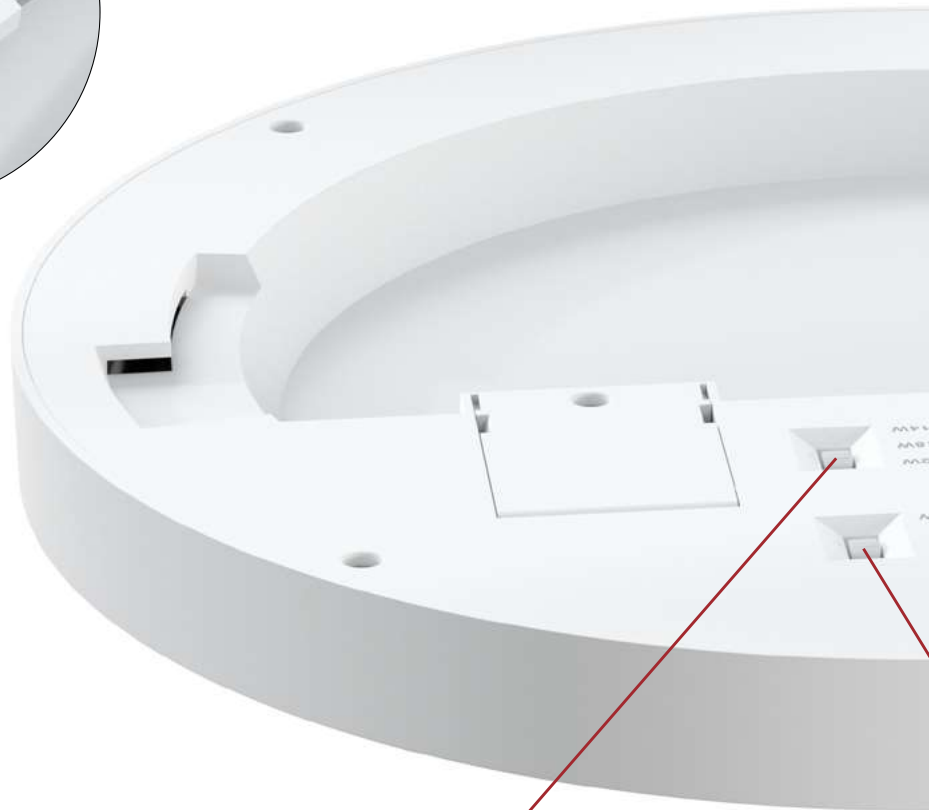

## ADDITIONAL ADVANTAGES

- ⊕ Flat downlight for recessed or surface installation in 2 sizes
- ⊕ 3-fold multi-function: MultiColour, MultiLumen, MultiCutOut
- ⊕ **MultiColour:** Colour temperature individually adjustable either 3000 K or 4000 K via rear switching element
- ⊕ **MultiLumen:** Luminous flux adjustable in 3 steps
- ⊕ **MultiCutOut:** With adjustable spring clamps, different **round and square** ceiling cut-outs can be individually adhered to
- ⊕ The MultiCutOut function makes it particularly suitable for renovations with existing ceiling cut-outs
- ⊕ Very low installation height
- ⊕ Suitable for ceiling and wall mounting
- ⊕ RZB SIDELITE® technology: Lateral light injection for extremely homogeneous light distribution
- ⊕ Suitable for through-wiring
- ⊕ With integrated converter
- ⊕ Luminous efficiency up to 125 lm/W
- ⊕ Colour rendering index Ra > 80
- ⊕ Colour consistency within 4-steps MacAdam (4 SDCM)
- ⊕ LED rated life 40,000 h (L70/B50)
- ⊕ Applications: Renovations, corridors, side rooms, hotels, restaurants, conference rooms, private rooms

# TRIXY

Technology

Recessed mounting

Suitable for through-wiring

**MultiCutOut:**  
Adjustable spring clamps for  
different ceiling cut-outs  
from 65-205 mm (Ø 235 mm)  
or 120-260 mm (Ø 300 mm)  
Ceiling thickness from 5-25 mm

Adjustable  
spring clamps

**MultiLumen:** 3 steps  
adjustable luminous flux

Surface mounting

RZB SIDELITE® technology:  
Lateral light injection for extremely homogeneous  
light distribution.

Diffuser: Plastic, transparent, with opal reflector foil.