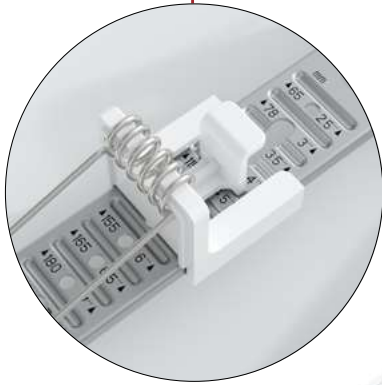

## ADDITIONAL ADVANTAGES

- ⊕ Flat downlight for recessed or surface installation in 2 sizes
- ⊕ 3-fold multi-function: MultiColour, MultiLumen, MultiCutOut
- ⊕ **MultiColour:** Colour temperature individually adjustable either 3000 K or 4000 K via rear switching element
- ⊕ **MultiLumen:** Luminous flux adjustable in 3 steps
- ⊕ **MultiCutOut:** With adjustable spring clamps, different **round and square** ceiling cut-outs can be individually adhered to
- ⊕ The MultiCutOut function makes it particularly suitable for renovations with existing ceiling cut-outs
- ⊕ Very low installation height
- ⊕ Suitable for ceiling and wall mounting
- ⊕ RZB SIDELITE® technology: Lateral light injection for extremely homogeneous light distribution
- ⊕ Suitable for through-wiring
- ⊕ With integrated converter
- ⊕ Luminous efficiency up to 125 lm/W
- ⊕ Colour rendering index Ra > 80
- ⊕ Colour consistency within 4-steps MacAdam (4 SDCM)
- ⊕ LED rated life 40,000 h (L70/B50)
- ⊕ Applications: Renovations, corridors, side rooms, hotels, restaurants, conference rooms, private rooms

# TRIXY

Technology

Recessed mounting

Suitable for through-wiring

**MultiCutOut:**  
Adjustable spring clamps for  
different ceiling cut-outs  
from 65-205 mm (Ø 235 mm)  
or 120-260 mm (Ø 300 mm)  
Ceiling thickness from 5-25 mm

Adjustable  
spring clamps

**MultiLumen:** 3 steps  
adjustable luminous flux

Surface mounting

RZB SIDELITE® technology:  
Lateral light injection for extremely homogeneous  
light distribution.

Diffuser: Plastic, transparent, with opal reflector foil.