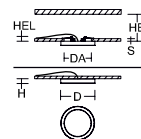

Surface mounted and recessed downlights | TRIXY

Type of Protection: IP 20
Protection Class: II
Ceiling thickness S: 5-25 mm
Impact Protection: IK03

Housing: Plastic (polycarbonate), UV-resistant, Perfect heat management with an aluminium heat sink.
Diffuser: Plastic, transparent, with opal reflector foil. Lateral light emission (RZB SIDELITE® technology) for homogeneous light distribution. Suitable for recessed mounting in ceilings and surface mounting on ceilings and walls. Integral driver. Suitable for through-wiring.

Available colour: 2 = white

MultiColour: Colour temperature adjustable via switching element. Factory setting is 4000 K.

MultiLumen: 3 steps adjustable luminous flux. Factory setting is the highest luminous flux.

MultiCutOut: With adjustable spring clamps, different ceiling cut-outs can be individually adhered to.

Reference number	Dimensions [mm]	Lamp	Light colour	Luminous flux [lm]	System power [W]	α [°]	UGR	dim-able	Price Category 21
Surface mounted and recessed downlights									
Ceiling cut out DA adjustable from 65 mm to 205 mm, HEL 25									
901717.002	D 235, H 22, HE 82	LED	830, 840	990...1650	9...15	113	25,2...26,9	on/off	
Ceiling cut out DA adjustable from 120 mm to 260 mm, HEL 25									
901718.002	D 300, H 25, HE 82	LED	830, 840	1600...2600	14...22	113	24,8...26,5	on/off	

Comparison LED vs. conventional lamps

- **LED 9 / 12 W $\approx$**
  2 x 13 W TC-D (38 W Psys)
- **LED 14 / 15 W $\approx$**
  2 x 18 W TC-D (52 W Psys)
- **LED 18 / 22 W $\approx$**
  3 x 18 W TC-D (78 W Psys)