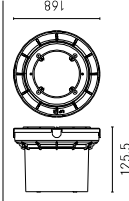

Accessori Accessories Zubehör Grace Razer drive over recessed

06GC901B0

Controcassa carrabile
Drive over recessed housing
Befahrbare Einbaugehäuse