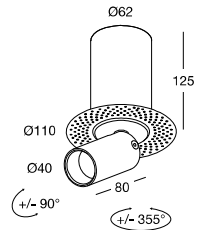

DGA LIGHT
ADDICTED

WORKING TOOL **2.0**

IN&OUT F

+

STRUTTURA
FRAME FOR
IN&OUT F

A00654.30 (WITH FINISH WHITE)
A00654.40 (WITH FINISH BLACK, DARK BRONZE)

	3W 900mA	6W 500mA	9W 700mA	Finiture Finish	Colore LED LED Colour
Lumen Output	250lm	500lm	650lm		
3° Lens	7T3927._ _			<ul style="list-style-type: none"> ■ H Nero - Black □ 7 Bianco - White ■ B Bronzo scuro Dark Bronze 	<ul style="list-style-type: none"> ■ Y 2700K ■ 6 3000K ■ W 3000K CRI > 90 □ 9 4000K □ 1 5000K
10° Lens		733928._ _	733929._ _		
30° Lens		763928._ _	763929._ _		

CON NIDO D'APE
WITH HEX LOUVER

3W
900mA

6W
500mA

9W
700mA

Finiture
Finish

Colore LED
LED Colour

	3W 900mA	6W 500mA	9W 700mA	Finiture Finish	Colore LED LED Colour
Lumen Output	250lm	500lm	650lm		
3° Lens	7T3930._ _			<ul style="list-style-type: none"> ■ H Nero - Black □ 7 Bianco - White ■ B Bronzo scuro Dark Bronze 	<ul style="list-style-type: none"> ■ Y 2700K ■ 6 3000K ■ W 3000K CRI > 90 □ 9 4000K □ 1 5000K
10° Lens		733931._ _	733932._ _		
30° Lens		763931._ _	763932._ _		

-  IP40
-  Class III
-  Ø 62 mm