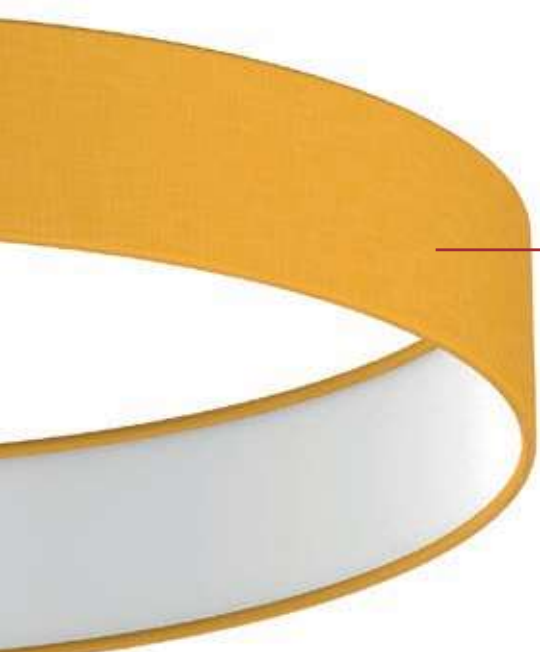

3-point steel cable suspension,
steplessly adjustable

Particularly homogeneous,
soft light thanks to the use of
AC surface-mounted boards