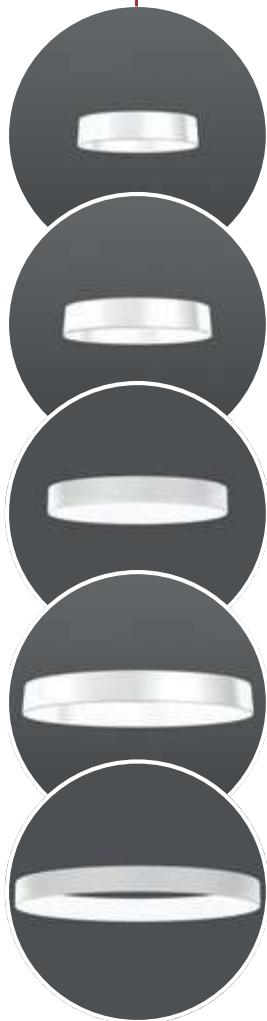

The tried-and-tested modular design of the FLATLINER family has also been retained for the SLIM version. The basic luminaire for ceiling or pendant mounting is combined with a chintz shade and a diffuser made of satin-finish polycarbonate. The luminaire is available in five diameters ranging from 260 to 600 mm; the fabric lampshade is available in more than 70 standard colours, as well as in special colours, with customised print or even as a flame-resistant version.

FLATLINER SLIM

Technology

Base: metal, powder-coated

Fabric lampshades can be fitted to the basic luminaire without tools

Very flat design with a height of only 60 mm

Abdeckscheibe
Polycarbonat satiniert

3-point steel cable suspension,
steplessly adjustable

FLATLINER SLIM

Everything at a glance

5 sizes:
D 260 mm, D 322 mm, D 422 mm,
D 500 mm und D 600 mm

2 versions:
ceiling and pendant luminaires

PHOTOMETRICS

- ⊕ Luminous efficiency up to 76 lm/W
- ⊕ Luminaire flux from 950 to 2,500 lm
- ⊕ Colour temperature 3,000 K and 4,000 K
- ⊕ Colour rendering index Ra > 80
- ⊕ Particularly homogeneous, soft and glare-free light thanks to the use of AC surface-mounted boards
- ⊕ LED rated life 50,000 h (L70, B10)
- ⊕ Good colour consistency within 3-steps MacAdam (3 SDCM)