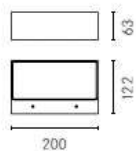

Product Codes

Lit XS Applique Cariboni

Code	Source	W	lm	K	Cat. Optics	Optics	Color	Kg
06LX1A20C5C	LED	9,5W	710lm	4000K	As. Wide	AS-D	Sablé100	2
06LX1A29C5C	LED	9,5W	710lm	3000K	As. Wide	AS-D	Sablé100	2