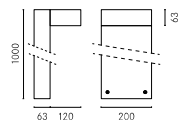

Bollard 1000