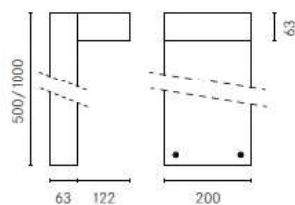

Product Codes

Lit XS Applique Cariboni

Code	Source	W	lm	K	Cat. Optics	Optics	Color	Kg
06LX1A20C5C	LED	9,5W	710lm	4000K	As. Wide	AS-D	Sablé100	2
06LX1A29C5C	LED	9,5W	710lm	3000K	As. Wide	AS-D	Sablé100	2

Lit XS Bollard Cariboni

Code	Source	mA	W	lm	K	Cat. Optics	Optics	Color	Kg
06LX2A20C5C*	LED	500mA	4,2W	685lm	4000K	As. Wide	AS-D	Sablé100	4
06LX2A29C5C*	LED	500mA	4,2W	640lm	3000K	As. Wide	AS-D	Sablé100	4
06LX3A20C5C**	LED	500mA	4,2W	685lm	4000K	As. Wide	AS-D	Sablé100	6
06LX3A29C5C**	LED	500mA	4,2W	640lm	3000K	As. Wide	AS-D	Sablé100	6

* H 500 / ** H 1000