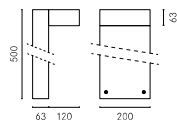

Lit XS Applique

Bollard 500