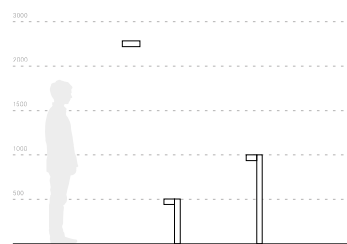

Lit XS Applique – Bollard

Configurations: Lit XS Applique and Bollard