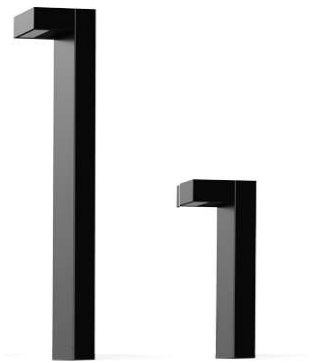

Lit XS Applique – Bollard

Configurations: Lit XS Applique and Bollard